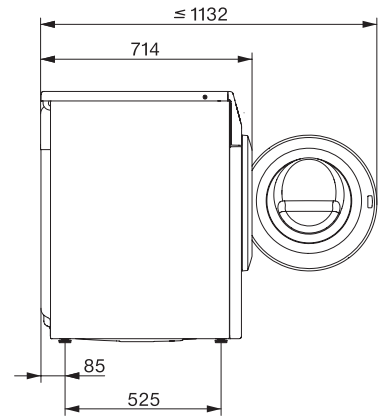

WTW870WPM PWash&TDos 9/6kg  
WT1-vaske-tørremaskine:

WT1 9/6 kg, installation drawing, slanted facia or straight facia, measures in mm

WT1 9/6 kg, drawing, slanted facia or straight facia, measures in mm

WT1 9/6 kg, drawing, slanted facia or straight facia, measures in mm

WT1 9/6 kg, drawing, slanted facia or straight facia, measures in mm