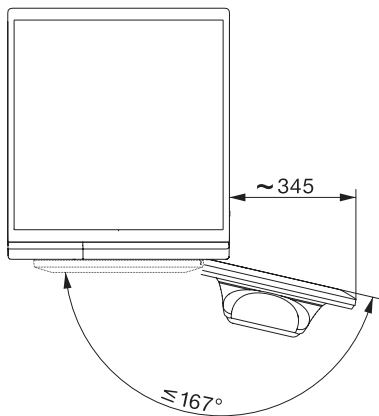

WTW870WPM PWash&TDos 9/6kg  
WT1-vaske-tørremaskine:

WT1 9/6 kg, installation drawing, slanted facia or straight facia, measures in mm

WT1 9/6 kg, drawing, slanted facia or straight facia, measures in mm

WT1 9/6 kg, drawing, slanted facia or straight facia, measures in mm

WT1 9/6 kg, drawing, slanted facia or straight facia, measures in mm