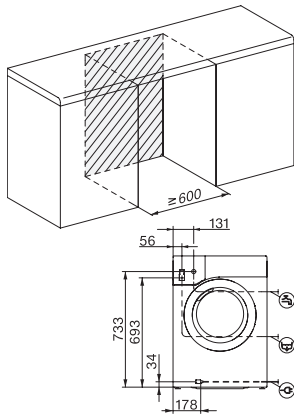

WTW870WPM PWash&TDos 9/6kg  
WT1-vaske-tørremaskine:

WT1 9/6 kg, installation drawing, slanted facia or straight facia, measures in mm

WT1 9/6 kg, drawing, slanted facia or straight facia, measures in mm

WT1 9/6 kg, drawing, slanted facia or straight facia, measures in mm

WT1 9/6 kg, drawing, slanted facia or straight facia, measures in mm