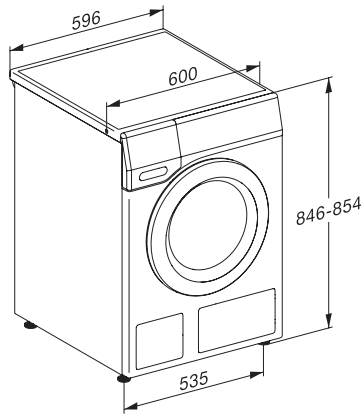

WTW870WPM PWash&TDos 9/6kg  
WT1-vaske-tørremaskine:

WT1 9/6 kg, installation drawing, slanted facia or straight facia, measures in mm

WT1 9/6 kg, drawing, slanted facia or straight facia, measures in mm