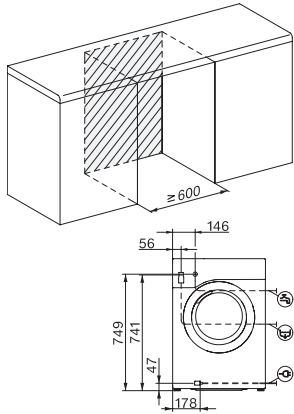

WCI890 WCS 125 Gala Edition Frontbetjent W1-vaskemaskine:

W1 installation drawing, slanted facia or straight facia, measures in mm

W1 drawing, slanted facia or straight facia, measures in mm

W1 drawing, slanted facia or straight facia, measures in mm

W1 drawing, slanted facia or straight facia, measures in mm