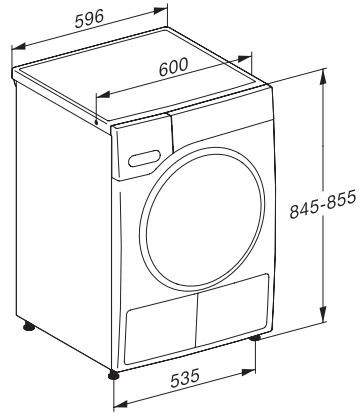

TWW780WP Passion
T1-varmepumpetørretumbler:
A+++ -10 % | 9 kg | M Touch | SteamFinish | SilenceDrum

T1 installation drawing, fascia 5 degree, measures in mm

T1 drawing, fascia 5 degree, measures in mm

T1 drawing, fascia 5 degree, with porthole, measures in mm