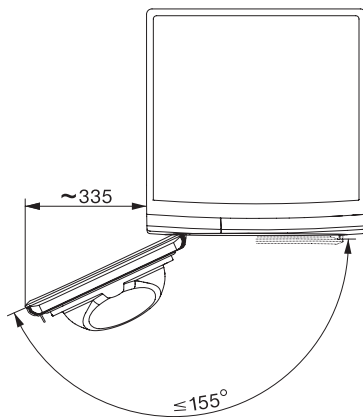

TWW780WP Passion
T1-varmepumpetørretumbler:
A+++ -10 % | 9 kg | M Touch | SteamFinish | SilenceDrum

T1 installation drawing, fascia 5 degree, measures in mm

T1 drawing, fascia 5 degree, measures in mm

T1 drawing, fascia 5 degree, with porthole, measures in mm

T1 drawing, fascia 5 degree, measures in mm