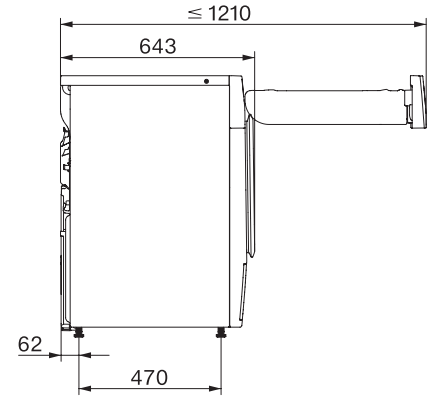

TWW780WP Passion
T1-varmepumpetørretumbler:
A+++ -10 % | 9 kg | M Touch | SteamFinish | SilenceDrum

T1 installation drawing, fascia 5 degree, measures in mm

T1 drawing, fascia 5 degree, measures in mm

T1 drawing, fascia 5 degree, with porthole, measures in mm

T1 drawing, fascia 5 degree, measures in mm