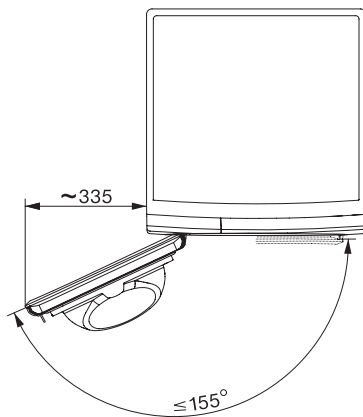

TSD263WP 8kg

T1-varmepumpetørretumbler:

Med A++ og Miele@home - intelligent tøjpleje.

T1 installation drawing, facia 5 degree, measures in mm

T1 drawing, facia 5 degree, measures in mm

T1 drawing, facia 5 degree, with porthole, measures in mm

T1 drawing, facia 5 degree, measures in mm