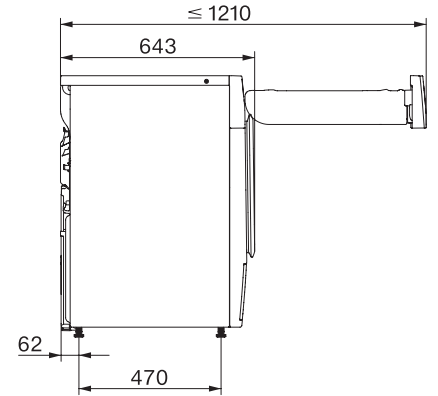

TSC663WP 125 Edition

T1-varmepumpetørretumbler:

Med A+++ og DryCare 40 - effektiv og skånsom tørring.

T1 installation drawing, facia 5 degree, measures in mm

T1 drawing, facia 5 degree, measures in mm

T1 drawing, facia 5 degree, with porthole, measures in mm

T1 drawing, facia 5 degree, without porthole, measures in mm