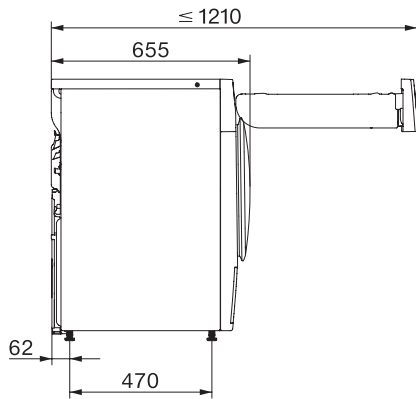

TSC663WP 125 Edition

T1-varmepumpetørretumbler:

Med A+++ og DryCare 40 - effektiv og skånsom tørring.

T1 installation drawing, facia 5 degree, measures in mm

T1 drawing, facia 5 degree, measures in mm

T1 drawing, facia 5 degree, with porthole, measures in mm

T1 drawing, facia 5 degree, without porthole, measures in mm