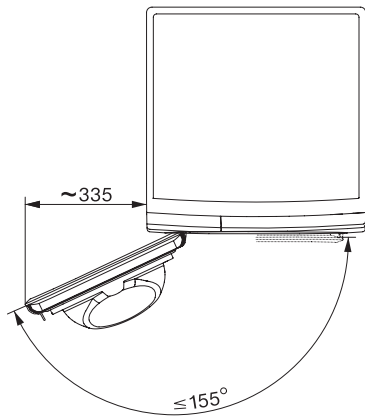

TSC364WP 9kg

T1-varmepumpetørretumbler:

Med Miele@home og en kapacitet på 9 kg.

T1 installation drawing, facia 5 degree, measures in mm

T1 drawing, facia 5 degree, measures in mm

T1 drawing, facia 5 degree, without porthole, measures in mm

T1 drawing, facia 5 degree, measures in mm