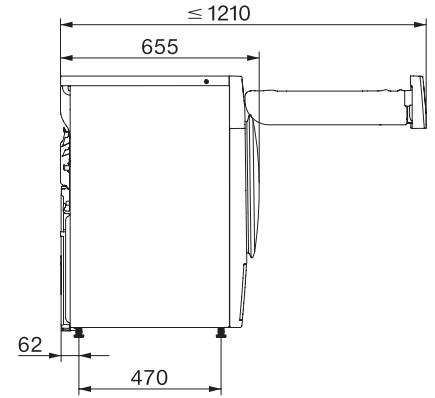

TSC223WP 8kg

T1-varmepumpetørretumbler:

A++ | 8 kg | EcoDry | FragranceDos | PerfectDry

T1 installation drawing, facia 5 degree, measures in mm

T1 drawing, facia 5 degree, measures in mm

T1 drawing, facia 5 degree, without porthole, measures in mm

T1 drawing, facia 5 degree, measures in mm