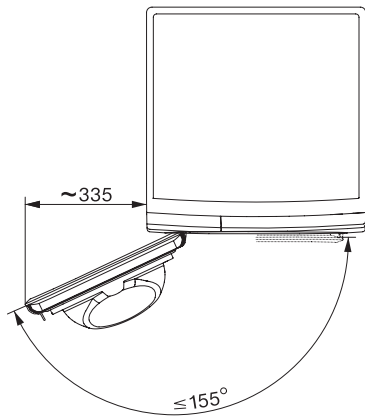

TSC223WP 8kg

T1-varmepumpetørretumbler:

A++ | 8 kg | EcoDry | FragranceDos | PerfectDry

T1 installation drawing, facia 5 degree, measures in mm

T1 drawing, facia 5 degree, measures in mm

T1 drawing, facia 5 degree, without porthole, measures in mm

T1 drawing, facia 5 degree, measures in mm