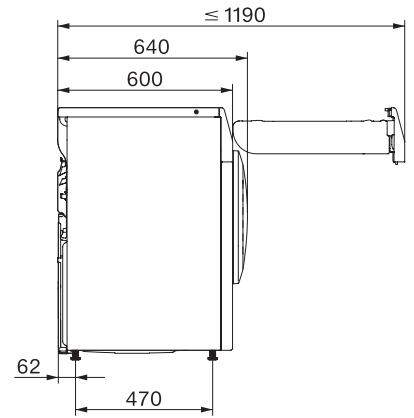

TSA233WP Active

T1-varmepumpetørretumbler:

A++ | 7 kg | EcoDry | FragranceDos | PerfectDry

T1 installation drawing, slanted facia or straight facia, measures in mm

T1 drawing, slanted facia or straight facia, measures in mm

T1 drawing, slanted facia or straight facia, without porthole, measures in mm

T1 drawing, slanted facia or straight facia, measures in mm