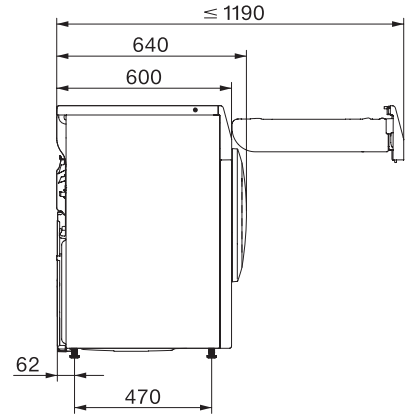

TSA223WP Active

T1-varmepumpetørretumbler:

A++ | 7 kg | EcoDry | FragranceDos | PerfectDry

T1 installation drawing, slanted facia or straight facia, measures in mm

T1 drawing, slanted facia or straight facia, measures in mm

T1 drawing, slanted facia or straight facia, without porthole, measures in mm

T1 drawing, slanted facia or straight facia, measures in mm