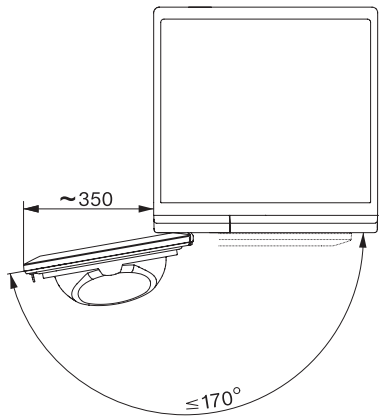

TSA223WP Active

T1-varmepumpetørretumbler:

A++ | 7 kg | EcoDry | FragranceDos | PerfectDry

T1 installation drawing, slanted facia or straight facia, measures in mm

T1 drawing, slanted facia or straight facia, measures in mm

T1 drawing, slanted facia or straight facia, without porthole, measures in mm

T1 drawing, slanted facia or straight facia, measures in mm