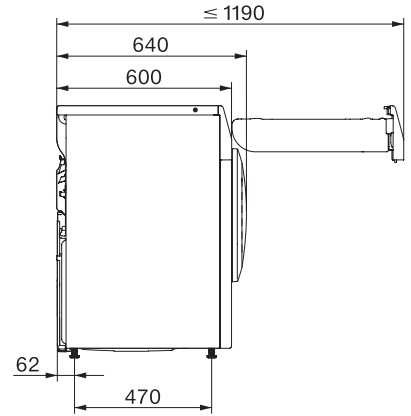

TSA203WP Active

T1-varmepumpetørretumbler:

A++ | 7 kg | EcoDry | FragranceDos | PerfectDry

T1 installation drawing, slanted facia or straight facia, measures in mm

T1 drawing, slanted facia or straight facia, measures in mm

T1 drawing, slanted facia or straight facia, without porthole, measures in mm

T1 drawing, slanted facia or straight facia, measures in mm