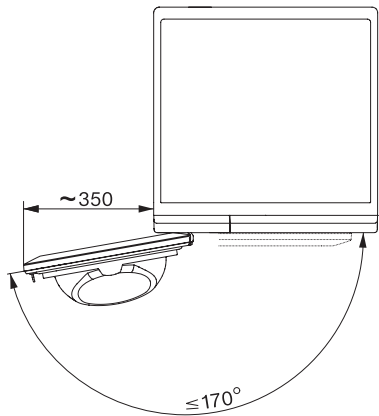

TSA203WP Active

T1-varmepumpetørretumbler:

A++ | 7 kg | EcoDry | FragranceDos | PerfectDry

T1 installation drawing, slanted facia or straight facia, measures in mm

T1 drawing, slanted facia or straight facia, measures in mm

T1 drawing, slanted facia or straight facia, without porthole, measures in mm

T1 drawing, slanted facia or straight facia, measures in mm