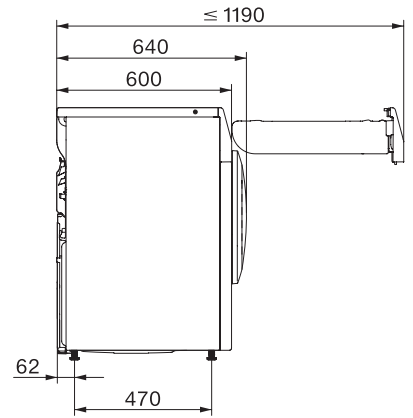

TEA235WP Active

T1-varmepumpetørretumbler:

A++ | 7 kg | EcoDry | FragranceDos | PerfectDry

T1 installation drawing, slanted facia or straight facia, measures in mm

T1 drawing, slanted facia or straight facia, measures in mm

T1 drawing, slanted facia or straight facia, without porthole, measures in mm

T1 drawing, slanted facia or straight facia, measures in mm