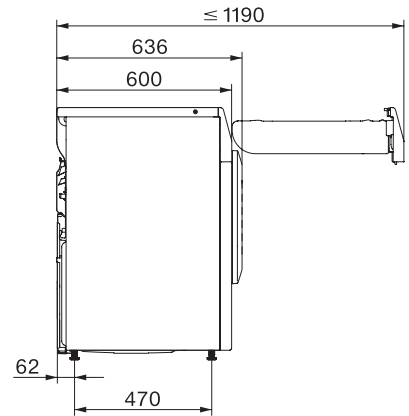

TCR790WP Eco&Steam&9kg

T1-varmepumpetørretumbler:

Med SteamFinish, SilenceDrum og M Touch - til de højeste krav.

T1 installation drawing, slanted facia or straight facia, measures in mm

T1 drawing, slanted facia or straight facia, measures in mm

T1 drawing, slanted facia or straight facia, with porthole, measures in mm

T1 drawing, slanted facia or straight facia, measures in mm