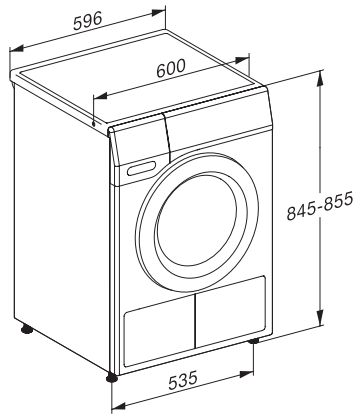

TCR790WP Eco&Steam&9kg

T1-varmepumpetørretumbler:

Med SteamFinish, SilenceDrum og M Touch - til de højeste krav.

T1 installation drawing, slanted facia or straight facia, measures in mm

T1 drawing, slanted facia or straight facia, measures in mm

T1 drawing, slanted facia or straight facia, with porthole, measures in mm

T1 drawing, slanted facia or straight facia, measures in mm