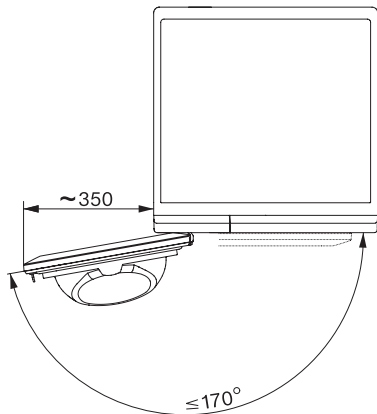

TCR790WP Eco&Steam&9kg

T1-varmepumpetørretumbler:

Med SteamFinish, SilenceDrum og M Touch - til de højeste krav.

T1 installation drawing, slanted facia or straight facia, measures in mm

T1 drawing, slanted facia or straight facia, measures in mm

T1 drawing, slanted facia or straight facia, with porthole, measures in mm

T1 drawing, slanted facia or straight facia, measures in mm