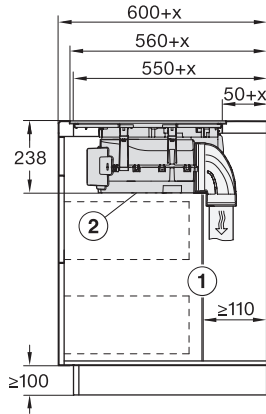

KMDA7676FL-U, KMDA7876FL-U – surface installation, drilling template, 23,8 cm, Installation drawing

KMDA7676FL-U, KMDA7876FL-U – surface installation, 24,8 cm, drilling template, Installation drawing

KMDA7676FL-U, KMDA7876FL-U – flush installation, drilling template, Installation depth 24,8 cm, Installation drawing

KMDA7676FL, KMDA7876FL – Installation drawing

KMDA7676FL, KMDA7876FL – flush – Installation drawing

KMDA7676FL, KMDA7876FL – Side view lying on top – Installation drawing

KMDA7676FL, KMDA7876FL – Side view lying on top+X – Installation drawing

KMDA7676FL, KMDA7876FL – Side view flush – Installation drawing

KMDA 7676 FL-U BlackPerfection
 Induktionskogeplade med emhætte
 med to ekstra store PowerFlex XL-kogeområder ved recirkulation

KMDA7676FL, KMDA7876FL – Side view flush+X – Installation drawing

KMDA7676FL, KMDA7876FL – Side view lying on top, Plug&Play – Installation drawing

KMDA7676FL, KMDA7876FL – Side view lying on top+X, Plug&Play – Installation drawing

KMDA7676FL, KMDA7876FL – Side view flush, Plug&Play – Installation drawing