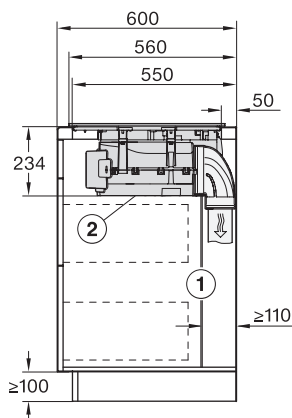

KMDA7676FL-U, KMDA7876FL-U – surface installation, drilling template, 23,8 cm, Installation drawing

KMDA7676FL-U, KMDA7876FL-U – surface installation, 24,8 cm, drilling template, Installation drawing

KMDA7676FL-U, KMDA7876FL-U – flush installation, drilling template, Installation depth 24,8 cm, Installation drawing

KMDA7676FL, KMDA7876FL – Installation drawing

KMDA7676FL, KMDA7876FL – flush – Installation drawing

KMDA7676FL, KMDA7876FL – Side view lying on top – Installation drawing

KMDA7676FL, KMDA7876FL – Side view lying on top+X – Installation drawing