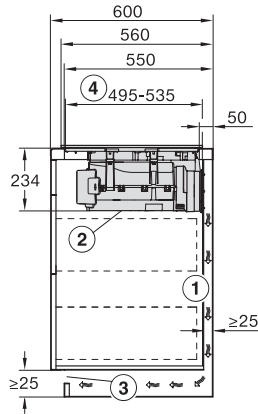

KMDA7676FL-U, KMDA7876FL-U – surface installation, drilling template, 23,8 cm, Installation drawing

KMDA7676FL-U, KMDA7876FL-U – surface installation, 24,8 cm, drilling template, Installation drawing

KMDA7676FL-U, KMDA7876FL-U – flush installation, drilling template, Installation depth 24,8 cm, Installation drawing

KMDA7676FL, KMDA7876FL – Installation drawing

KMDA7676FL, KMDA7876FL – flush – Installation drawing

KMDA7676FL, KMDA7876FL – Side view lying on top – Installation drawing

KMDA7676FL, KMDA7876FL – Side view lying on top+X – Installation drawing

KMDA7676FL, KMDA7876FL – Side view flush – Installation drawing

KMDA 7676 FL-U BlackPerfection
 Induktionskogeplade med emhætte
 med to ekstra store PowerFlex XL-kogeområder ved recirkulation

KMDA7676FL, KMDA7876FL – Side view flush+X – Installation drawing

KMDA7676FL, KMDA7876FL – Side view lying on top, Plug&Play – Installation drawing

KMDA7676FL, KMDA7876FL – Side view lying on top+X, Plug&Play – Installation drawing

KMDA7676FL, KMDA7876FL – Side view flush, Plug&Play – Installation drawing