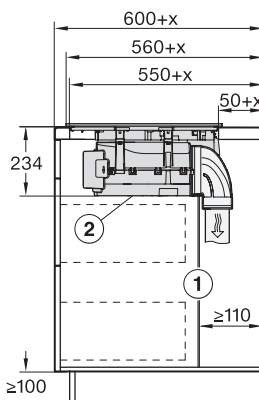

KMDA7676FL-U, KMDA7876FL-U – surface installation, drilling template, 23,8 cm, Installation drawing

KMDA7676FL-U, KMDA7876FL-U – surface installation, 24,8 cm, drilling template, Installation drawing

KMDA7676FL-U, KMDA7876FL-U – flush installation, drilling template, Installation depth 24,8 cm, Installation drawing

KMDA7676FL, KMDA7876FL – Installation drawing

KMDA7676FL, KMDA7876FL – flush – Installation drawing

KMDA7676FL, KMDA7876FL – Side view lying on top – Installation drawing

KMDA7676FL, KMDA7876FL – Side view lying on top+X – Installation drawing