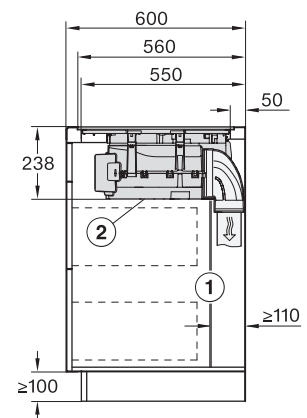

KMDA7676FL-U, KMDA7876FL-U – surface installation, drilling template, 23,8 cm, Installation drawing

KMDA7676FL-U, KMDA7876FL-U – surface installation, 24,8 cm, drilling template, Installation drawing

KMDA7676FL-U, KMDA7876FL-U – flush installation, drilling template, Installation depth 24,8 cm, Installation drawing

KMDA7676FL, KMDA7876FL – Installation drawing

KMDA7676FL, KMDA7876FL – flush – Installation drawing

KMDA7676FL, KMDA7876FL – Side view lying on top – Installation drawing

KMDA7676FL, KMDA7876FL – Side view lying on top+X – Installation drawing