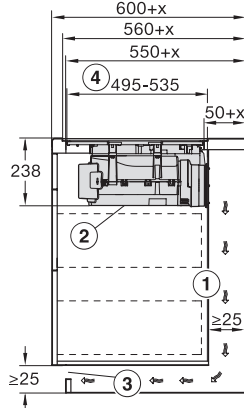

KMDA7676FL-U, KMDA7876FL-U – surface installation, drilling template, 23,8 cm, Installation drawing

KMDA7676FL-U, KMDA7876FL-U – surface installation, 24,8 cm, drilling template, Installation drawing

KMDA7676FL-U, KMDA7876FL-U – flush installation, drilling template, Installation depth 24,8 cm, Installation drawing

KMDA7676FL, KMDA7876FL – Installation drawing

KMDA7676FL, KMDA7876FL – flush – Installation drawing

KMDA7676FL, KMDA7876FL – Side view lying on top – Installation drawing

KMDA7676FL, KMDA7876FL – Side view lying on top+X – Installation drawing

KMDA7676FL, KMDA7876FL – Side view flush – Installation drawing

KMDA 7676 FL-U BlackPerfection
 Induktionskogeplade med emhætte
 med to ekstra store PowerFlex XL-kogeområder ved recirkulation

KMDA7676FL, KMDA7876FL – Side view flush+X – Installation drawing

KMDA7676FL, KMDA7876FL – Side view lying on top, Plug&Play – Installation drawing

KMDA7676FL, KMDA7876FL – Side view lying on top+X, Plug&Play – Installation drawing

KMDA7676FL, KMDA7876FL – Side view flush, Plug&Play – Installation drawing