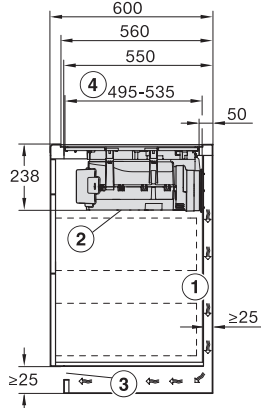

KMDA7676FL-U, KMDA7876FL-U – surface installation, drilling template, 23,8 cm, Installation drawing

KMDA7676FL-U, KMDA7876FL-U – surface installation, 24,8 cm, drilling template, Installation drawing

KMDA7676FL-U, KMDA7876FL-U – flush installation, drilling template, Installation depth 24,8 cm, Installation drawing

KMDA7676FL, KMDA7876FL – Installation drawing

KMDA7676FL, KMDA7876FL – flush – Installation drawing

KMDA7676FL, KMDA7876FL – Side view lying on top – Installation drawing

KMDA7676FL, KMDA7876FL – Side view lying on top+X – Installation drawing

KMDA7676FL, KMDA7876FL – Side view flush – Installation drawing

KMDA 7676 FL-U BlackPerfection
 Induktionskogeplade med emhætte
 med to ekstra store PowerFlex XL-kogeområder ved recirkulation

KMDA7676FL, KMDA7876FL – Side view flush+X – Installation drawing

KMDA7676FL, KMDA7876FL – Side view lying on top, Plug&Play – Installation drawing

KMDA7676FL, KMDA7876FL – Side view lying on top+X, Plug&Play – Installation drawing

KMDA7676FL, KMDA7876FL – Side view flush, Plug&Play – Installation drawing