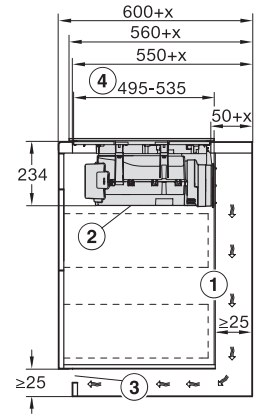

KMDA7676FL-U, KMDA7876FL-U – surface installation, drilling template, 23,8 cm, Installation drawing

KMDA7676FL-U, KMDA7876FL-U – surface installation, 24,8 cm, drilling template, Installation drawing

KMDA7676FL-U, KMDA7876FL-U – flush installation, drilling template, Installation depth 24,8 cm, Installation drawing

KMDA7676FL, KMDA7876FL – Installation drawing

KMDA7676FL, KMDA7876FL – flush – Installation drawing

KMDA7676FL, KMDA7876FL – Side view lying on top – Installation drawing

KMDA7676FL, KMDA7876FL – Side view lying on top+X – Installation drawing

KMDA7676FL, KMDA7876FL – Side view flush – Installation drawing

KMDA 7676 FL-U BlackPerfection
 Induktionskogeplade med emhætte
 med to ekstra store PowerFlex XL-kogeområder ved recirkulation

KMDA7676FL, KMDA7876FL – Side view flush+X – Installation drawing

KMDA7676FL, KMDA7876FL – Side view lying on top, Plug&Play – Installation drawing

KMDA7676FL, KMDA7876FL – Side view lying on top+X, Plug&Play – Installation drawing

KMDA7676FL, KMDA7876FL – Side view flush, Plug&Play – Installation drawing