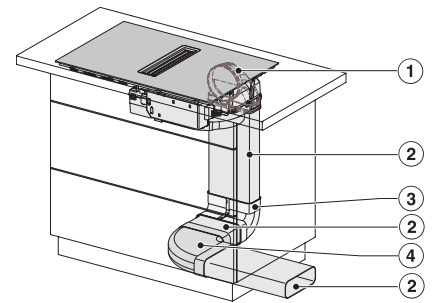

	Abluftbetrieb	Geführter Umluftbetrieb	Plug&Play-Betrieb
KMDA 7272 FR-A	✓	–	–
KMDA 7272 FR-U	–	✓	✓/✓
KMDA 7272 FL-A	✓	–	–
KMDA 7272 FL-U	–	✓	✓/✓

KMDA7272FL/FR – Operating options

KMDA7272FR, KMDA7473FR – Installation drawing

KMDA7272FL/FR, KMDA7473FL/FR, Air circulation
 (Installation drawing)

KMDA7272FL/FR, KMDA7473FL/FR, Plug&Play
 (Installation drawing)

KMDA7272FR, KMDA7473FR – Side view lying on top,
 Plug&Play – Installation drawing

KMDA7272FR, KMDA7473FR – Side view lying on top+X,
 Plug&Play – Installation drawing

KMDA7272FL/FR, KMDA7473FL/FR – Installation variant
 1 Basis -drawing

KMDA7272FL/FR, KMDA7473FL/FR – Installation variant
 2 Basis - drawing