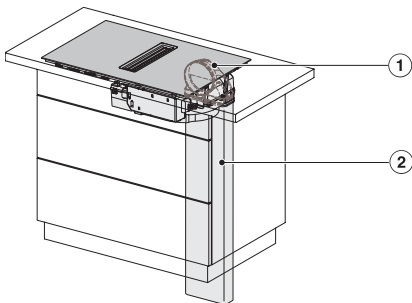

	Abluftbetrieb	Geführter Umluftbetrieb	Plug&Play-Betrieb
KMDA 7272 FR-A	✓	–	–
KMDA 7272 FR-U	–	✓	✓/✓
KMDA 7272 FL-A	✓	–	–
KMDA 7272 FL-U	–	✓	✓/✓

KMDA7272FL/FR – Operating options

KMDA7272FR, KMDA7473FR – Installation drawing

KMDA7272FL/FR, KMDA7473FL/FR, Air circulation
 (Installation drawing)

KMDA7272FL/FR, KMDA7473FL/FR, Plug&Play
 (Installation drawing)

KMDA7272FR, KMDA7473FR – Side view lying on top,
 Plug&Play – Installation drawing

KMDA7272FR, KMDA7473FR – Side view lying on top+X,
 Plug&Play – Installation drawing

KMDA7272FL/FR, KMDA7473FL/FR – Installation variant
 1 Basis -drawing

KMDA7272FL/FR, KMDA7473FL/FR – Installation variant
 2 Basis - drawing