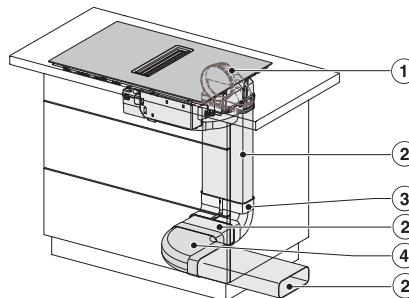

KMDA7272FL/FR, KMDA7473FL/FR – Installation variant 2 Basis – drawing

KMDA7272FL/FR, KMDA7473FL/FR -Installation variant 3 Basis – drawing

KMDA7272FL/FR, KMDA7473FL/FR – Installation variant 9 Exhaust air – drawing