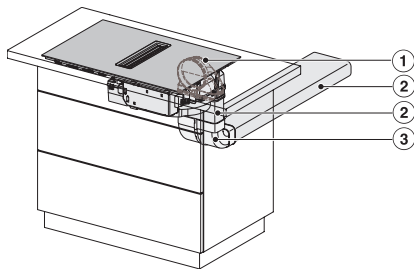

KMDA7272FL/FR, KMDA7473FL/FR – Installation variant 2 Basis – drawing

KMDA7272FL/FR, KMDA7473FL/FR -Installation variant 3 Basis – drawing

KMDA7272FL/FR, KMDA7473FL/FR – Installation variant 9 Exhaust air – drawing