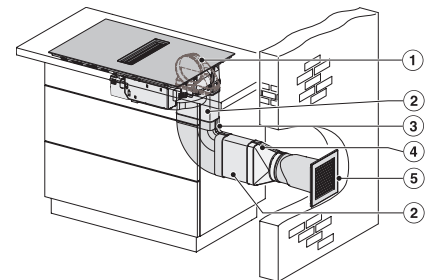

KMDA7272FL/FR, KMDA7473FL/FR – Installation variant 1 Basis -drawing

KMDA7272FL/FR, KMDA7473FL/FR – Installation variant 2 Basis – drawing

KMDA7272FL/FR, KMDA7473FL/FR -Installation variant 3 Basis – drawing

KMDA7272FL/FR, KMDA7473FL/FR – Installation variant 9 Exhaust air – drawing