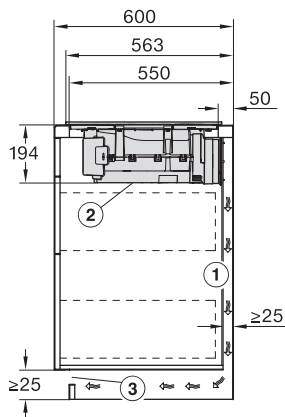

KMDA7272FL/FR, KMDA7473FL/FR, Exhaust air (Installation drawing)

KMDA7272FR, KMDA7473FR – Side view lying on top, Plug&Play – Installation drawing

KMDA7272FR, KMDA7473FR – Side view lying on top+X, Plug&Play – Installation drawing