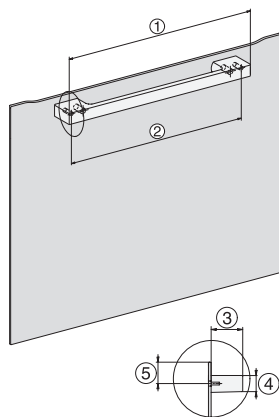

H 7565 BP

Ovn

i perfekt kombinerbart design med stegetermometer og BrillantLight

installation H7000 XL, installation drawing

side view H7000 XL, installation drawings

built-in H7000 XL, installation drawing

Installation H7000 XL underframe, installation drawings

Installation H7000 BM XL, installation drawings

side view H7000 XL build-under, installation drawing

H7x65BP, H7145BM, H7165B, H7365B, H2756B, H2765B/BP, DGC7151, DGC7351 installation drawings