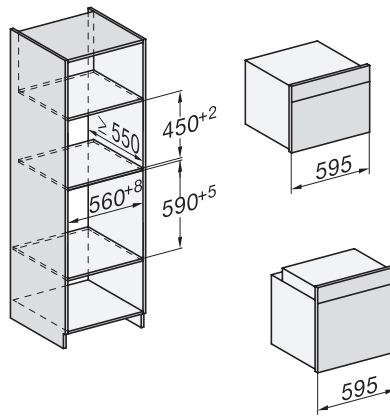

Installation H7000 BM XL, installation drawings