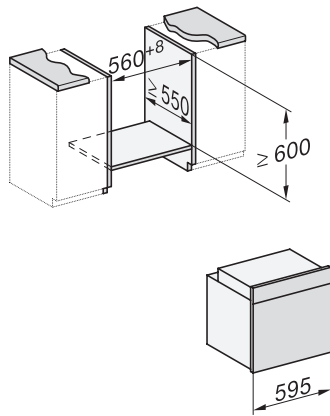

H 7565 BP

Ovn

i perfekt kombinerbart design med stegetermometer og BrillantLight

installation H7000 XL, installation drawing

side view H7000 XL, installation drawings

built-in H7000 XL, installation drawing

Installation H7000 XL underframe, installation drawings

Installation H7000 BM XL, installation drawings

side view H7000 XL build-under, installation drawing

H7x65BP, H7145BM, H7165B, H7365B, H2756B, H2765B/BP, DGC7151, DGC7351 installation drawings