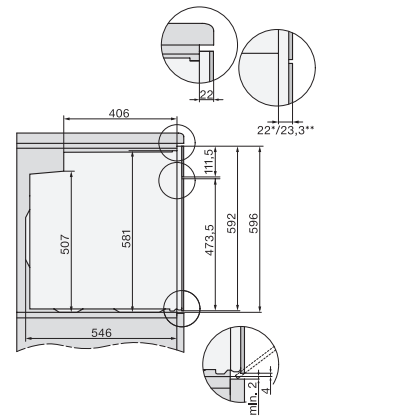

H 7565 BP

Ovn

i perfekt kombinerbart design med stegetermometer og BrillantLight

installation H7000 XL, installation drawing

side view H7000 XL, installation drawings

built-in H7000 XL, installation drawing

Installation H7000 XL underframe, installation drawings

Installation H7000 BM XL, installation drawings

side view H7000 XL build-under, installation drawing

H7x65BP, H7145BM, H7165B, H7365B, H2756B, H2765B/BP, DGC7151, DGC7351 installation drawings