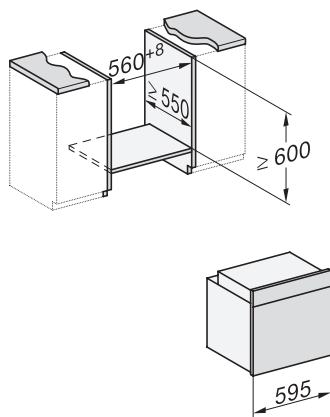

H 7160 BP

Ovn

i perfekt kombinerbart design med tekstdisplay og pyrolyse.

installation H7000 XL, installation drawing

side view H7000 XL, installation drawings

built-in H7000 XL, installation drawing

Installation H7000 XL underframe, installation drawings