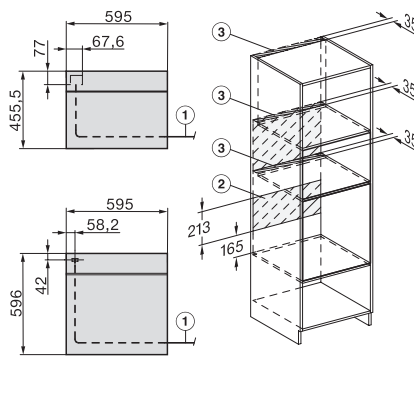

H 7160 BP

Ovn

i perfekt kombinerbart design med tekstdisplay og pyrolyse.

installation H7000 XL, installation drawing

side view H7000 XL, installation drawings

built-in H7000 XL, installation drawing

Installation H7000 XL underframe, installation drawings

Installation H7000 BM XL, installation drawings

side view H7000 XL build-under, installation drawing

side view Kombi BM XL, installation drawings

Installation Kombi BM XL, installation drawings