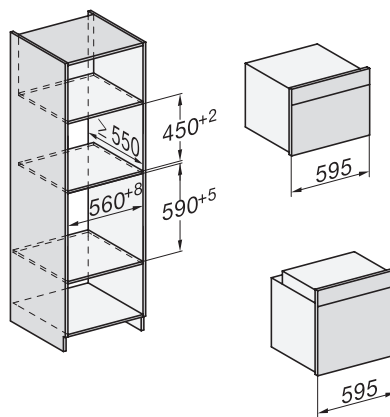

H 7160 BP

Ovn

i perfekt kombinerbart design med tekstdisplay og pyrolyse.

installation H7000 XL, installation drawing

side view H7000 XL, installation drawings

built-in H7000 XL, installation drawing

Installation H7000 XL underframe, installation drawings