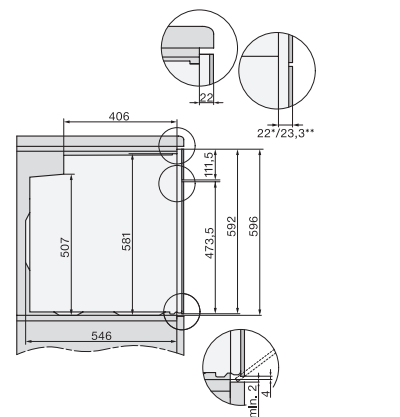

side view H7000 XL build-under, installation drawing