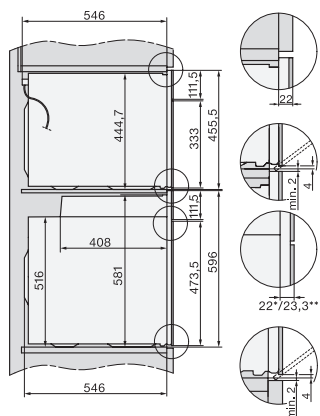

H 7160 BP

Ovn

i perfekt kombinerbart design med tekstdisplay og pyrolyse.

installation H7000 XL, installation drawing

side view H7000 XL, installation drawings

built-in H7000 XL, installation drawing

Installation H7000 XL underframe, installation drawings

Installation H7000 BM XL, installation drawings

side view H7000 XL build-under, installation drawing

side view Kombi BM XL, installation drawings

Installation Kombi BM XL, installation drawings