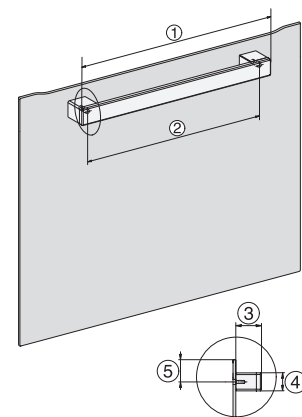

## H 2465 BP ACTIVE

Ovn

i moderne design med netværk og pyrolyse .

installation H7000 XL, installation drawing

side view H7000 XL, installation drawings

built-in H7000 XL, installation drawing

H226x-1B/BP/E/EP/I/IP, H2x6xB/BP, H7x6xB/BP/BPX, installation drawings

side view H7000 XL build-under, installation drawing

H2465B, H2465BP, H2466B, H2466BP, H2467B, H2467BP, H2468B, H2468BP, installation drawings