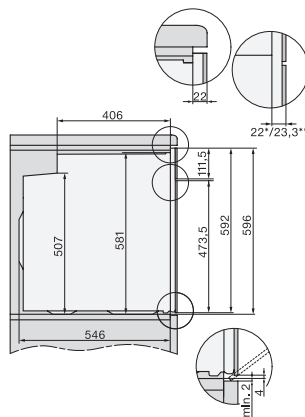

## H 2465 BP ACTIVE

Ovn

i moderne design med netværk og pyrolyse .

installation H7000 XL, installation drawing

side view H7000 XL, installation drawings

built-in H7000 XL, installation drawing

H226x-1B/BP/E/EP/I/IP, H2x6xB/BP, H7x6xB/BP/BPX, installation drawings

side view H7000 XL build-under, installation drawing

H2465B, H2465BP, H2466B, H2466BP, H2467B, H2467BP, H2468B, H2468BP, installation drawings