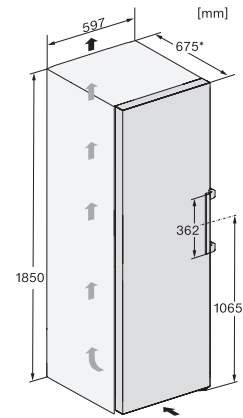

FNS 4382 D N

Fritstående fryseskab

med NoFrost og EasyHandle til komfortabel side-by-side-kombination.

FNS4782E, FNS4782D, FNS4382D N, FNS4382E N, Nordic, installation (footnote*) (installation drawings)

FNS4382D N, FNS4382E N, Nordic, top view (footnote*) (installation drawings)

FNS4782E, FNS4782D, FNS4782E C, FNS4382E N, Nordic, installation sketch (footnote*) (installation drawings)

KS4383ED N, KS4383DD N, FNS4382E N, FNS4382D N, Nordic, top view, Side-by-Side (*footnote) (installation drawings)