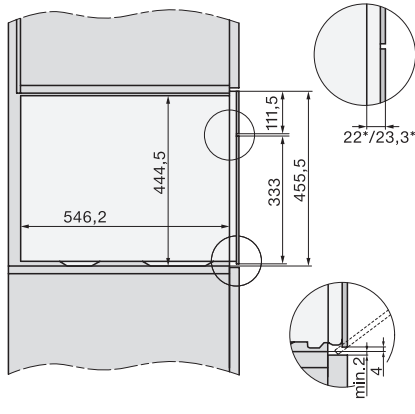

built-in DG DGM DGC XL build-under, installation drawing

Screw joint DG DGM, installation drawing

DGM 7340

Dampovn med mikrobølger og sous-vide-funktion
til sund madlavning og hurtig opvarmning med WiFiConn@ct.

DG DGM, installation drawing

side view DG DGM, installation drawings

installation DGM, installation drawing