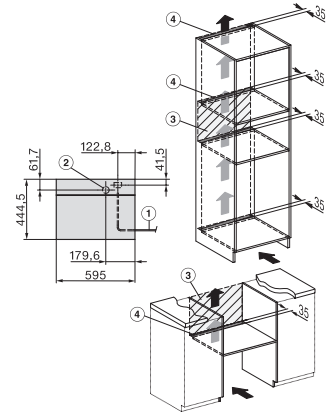

ESW7x20, DG7xxx, DGM7xxx installation drawings

ESW7x20, DGM7x4x installation drawings

ESW7x10, DGC7x4xHCPro, DGC7x4xHCXPro, installation drawings

ESW7x10, EVS7010, DG7x4x, DGM7x4x installation drawings

DG7xxx, DGM7xxx, installation drawings

built-in DG DGM DGC XL build-under, installation drawing

Screw joint DG DGM, installation drawing

DGM 7340

Dampovn med mikrobølger og sous-vide-funktion
til sund madlavning og hurtig opvarmning med WiFiConn@ct.

DG DGM, installation drawing

side view DG DGM, installation drawings

installation DGM, installation drawing