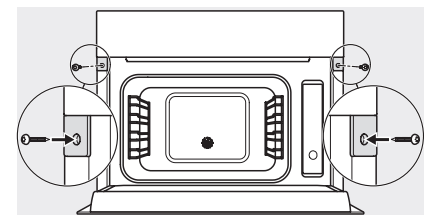

built-in DG DGM DGC XL build-under, installation drawing

Screw joint DG DGM, installation drawing

DGM 7340

Dampovn med mikrobølger og sous-vide-funktion
til sund madlavning og hurtig opvarmning med WiFiConn@ct.

DG DGM, installation drawing

side view DG DGM, installation drawings

installation DGM, installation drawing